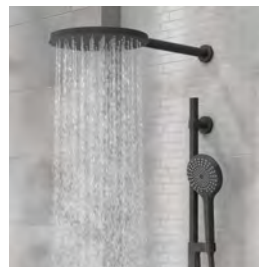

Showerhead only