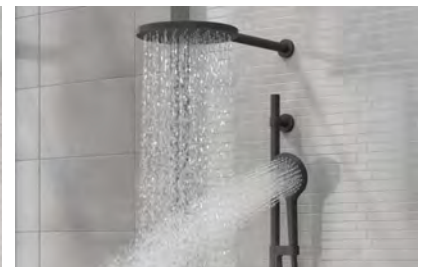

Showerhead and handpiece